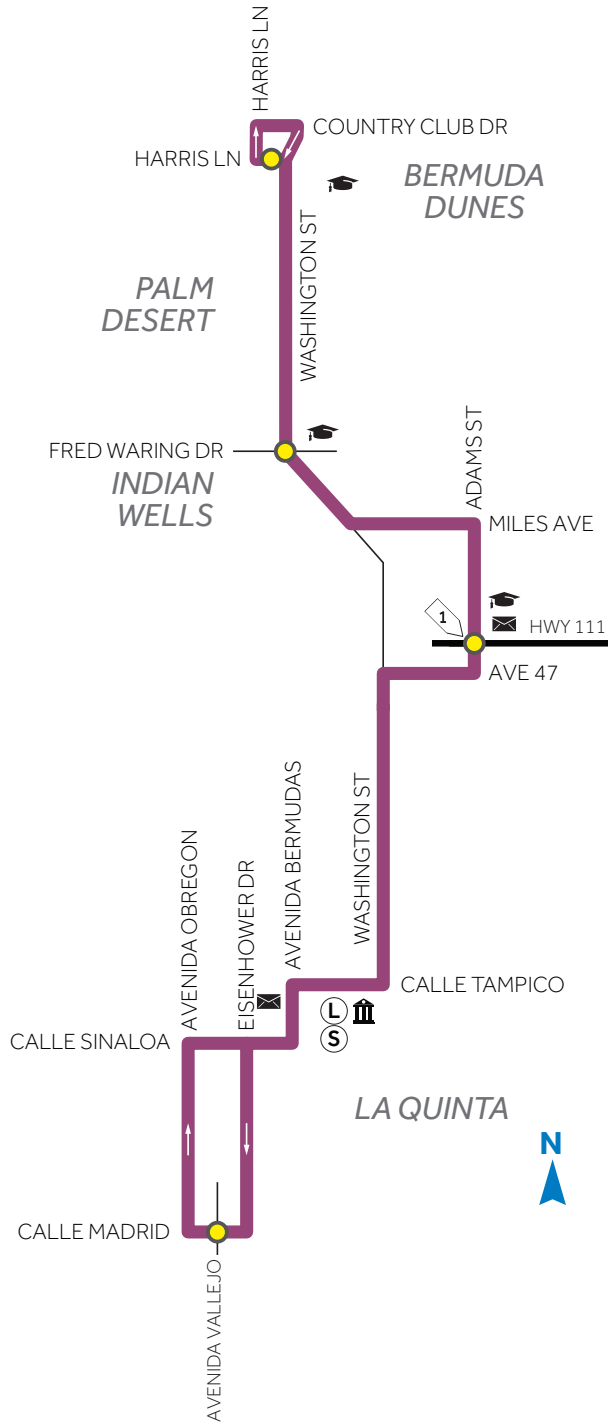

**ROUTE  
RUTA**

**7**

**BERMUDA DUNES  
INDIAN WELLS  
LA QUINTA**

**WEEKDAY | ENTRE SEMANA**

**WEEKEND/HOLIDAY  
FIN DE SEMANA /DÍA FESTIVO**

**NORTHBOUND | HACIA EL NORTE**

Calle Madrid @  
Avenida Vallejo  
Adams @ Hwy 171  
Washington @  
Fred Waring  
Harris Lane @  
Washington

**SOUTHBOUND | HACIA EL SUR**

Harris Lane @  
Washington  
Washington @  
Fred Waring  
Adams @ Hwy 171  
Calle Madrid @  
Avenida Vallejo

5:20a	5:30a	5:38a	5:56a
6:05a	6:16a	6:25a	6:42a
6:50a	7:01a	7:10a	7:27a
7:35a	7:46a	7:55a	8:12a
8:20a	8:31a	8:40a	8:57a
9:05a	9:16a	9:25a	9:42a
9:50a	10:01a	10:10a	10:27a
10:35a	10:47a	10:56a	11:14a
11:20a	11:32a	11:41a	11:59a
12:05p	12:17p	12:26p	12:44p
12:50p	1:02p	1:11p	1:29p
1:35p	1:47p	1:56p	2:14p
2:20p	2:32p	2:41p	2:59p
3:05p	3:17p	3:26p	3:44p
3:50p	4:02p	4:11p	4:29p
4:35p	4:47p	4:56p	5:14p
5:20p	5:31p	5:39p	5:56p
6:05p	6:16p	6:24p	6:41p
6:50p	7:01p	7:09p	7:26p
7:35p	7:46p	7:54p	8:11p

**NORTHBOUND | HACIA EL NORTE**

Calle Madrid @  
Avenida Vallejo  
Adams @ Hwy 171  
Washington @  
Fred Waring  
Harris Lane @  
Washington

5:45a	6:08a	6:15a	6:20a
7:15a	7:39a	7:45a	7:50a
8:45a	9:09a	9:15a	9:20a
10:15a	10:39a	10:47a	10:54a
11:45a	12:09p	12:17p	12:24p
1:15p	1:39p	1:47p	1:54p
2:45p	3:09p	3:17p	3:24p
4:15p	4:39p	4:47p	4:54p
5:45p	6:08p	6:14p	6:19p
7:15p	7:38p	7:44p	7:49p
8:45p	9:08p	9:15p	9:20p

**SOUTHBOUND | HACIA EL SUR**

Harris Lane @  
Washington  
Washington @  
Fred Waring  
Adams @ Hwy 171  
Calle Madrid @  
Avenida Vallejo

5:10a	5:18a	5:24a	5:39a
6:40a	6:49a	6:56a	7:14a
8:10a	8:19a	8:26a	8:44a
9:40a	9:49a	9:56a	10:14a
11:10a	11:19a	11:26a	11:44a
12:40p	12:49p	12:56p	1:14p
2:10p	2:19p	2:26p	2:44p
3:40p	3:49p	3:56p	4:14p
5:10p	5:20p	5:27p	5:44p
6:40p	6:50p	6:57p	7:14p
8:10p	8:18p	8:24p	8:39p