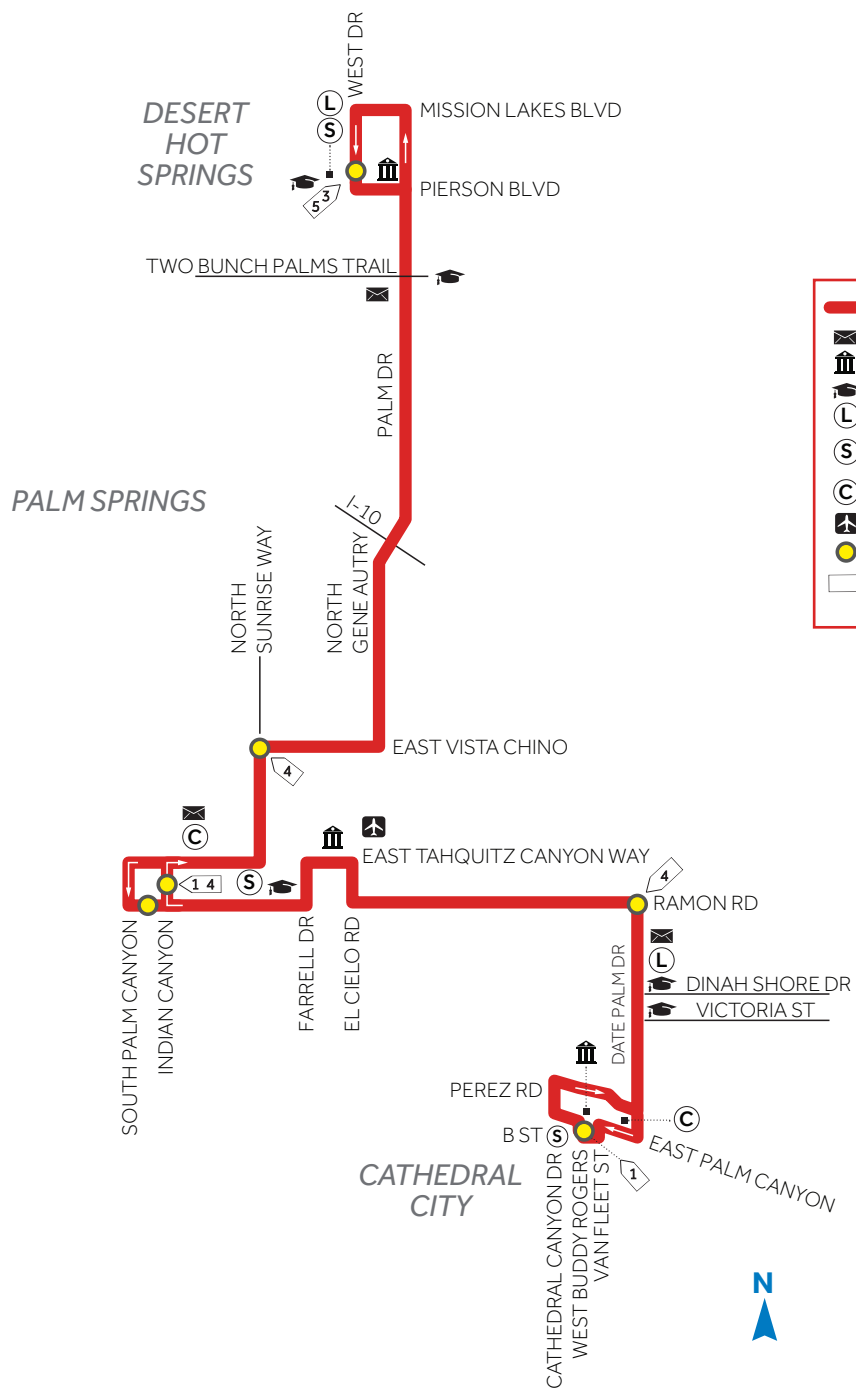

**ROUTE
RUTA
2**

**DESERT HOT SPRINGS
PALM SPRINGS
CATHEDRAL CITY**

**ROUTE
RUTA
2**

**DESERT HOT SPRINGS
PALM SPRINGS
CATHEDRAL CITY**

WEEKDAY | ENTRE SEMANA

NORTHBOUND | HACIA EL NORTE

B.St@
Buddy Rogers
Ramon@
Date Palm
Indian Canyon
@Ramon
Sunrise@
Vista Chino
West@
Pierson

West @ Pierson	Sunrise @ Vista Chino	Ramon @ Indian Canyon	Date Palm @ Ramon	BSt @ Buddy Rogers
5:00a	5:25a	5:38a	6:04a	6:14a
5:40a	6:05a	6:18a	6:44a	6:54a
6:20a	6:47a	7:00a	7:27a	7:35a
7:00a	7:27a	7:40a	8:07a	8:15a
7:40a	8:07a	8:20a	8:47a	8:55a
8:20a	8:47a	9:00a	9:27a	9:35a
9:00a	9:27a	9:40a	10:07a	10:15a
9:40a	10:07a	10:20a	10:47a	10:55a
10:20a	10:47a	11:00a	11:29a	11:40a
11:00a	11:27a	11:40a	12:09p	12:20p
11:40a	12:07p	12:20p	12:49p	1:00p
12:20p	12:47p	1:00p	1:29p	1:40p
1:00p	1:27p	1:40p	2:09p	2:20p
1:40p	2:07p	2:20p	2:49p	3:00p
2:20p	2:47p	3:00p	3:29p	3:40p
3:00p	3:27p	3:40p	4:09p	4:20p
3:40p	4:07p	4:20p	4:49p	5:00p
4:20p	4:47p	5:00p	5:29p	5:40p
5:00p	5:24p	5:36p	6:03p	6:12p
5:40p	6:04p	6:16p	6:43p	6:52p
6:20p	6:44p	6:56p	7:23p	7:32p
7:00p	7:24p	7:36p	8:03p	8:12p
7:40p	8:04p	8:16p	8:43p	8:52p
8:20p	8:45p	8:58p	9:24p	9:34p
9:00p	9:25p	9:38p	10:04p	10:14p
9:40p	10:05p	10:18p	10:44p	10:54p