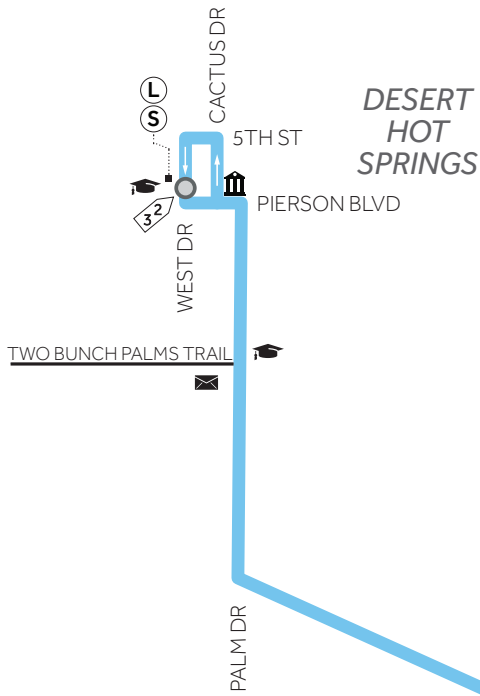

ROUTE
RUTA

5

DESERT HOT SPRINGS
CSUSB PALM DESERT
PALM DESERT MALL

WEEKDAY ONLY
SOLO ENTRE SEMANA

**NORTHBOUND
HACIA EL NORTE**

| Town Center Way @ Hahn | Cook @ Berger | West @ Pierson |
|------------------------|---------------|----------------|
| 7:10a | 7:29a | 8:09a |
| 8:10a | 8:29a | 9:09a |
| 9:10a | 9:26a | 10:14a |
| 10:10a | 10:26a | 11:14a |
| NO SERVICE | | |
| 2:10p | 2:26p | 3:14p |
| 3:10p | 3:26p | 4:14p |
| 4:10p | 4:26p | 5:14p |
| 5:10p | 5:25p | 6:13p |
| 6:10p | 6:25p | 7:13p |

**SOUTHBOUND
HACIA EL SUR**

| West @ Pierson | Cook @ University Park | Town Center Way @ Hahn |
|-------------------|------------------------|------------------------|
| 6:30a | 7:05a | 7:22a |
| 7:30a | 8:05a | 8:22a |
| 8:30a | 9:05a | 9:22a |
| 9:30a | 10:08a | 10:26a |
| 10:30a | 11:08a | 11:26a |
| NO SERVICE | | |
| 2:30p | 3:08p | 3:26p |
| 3:30p | 4:08p | 4:26p |
| 4:30p | 5:08p | 5:26p |
| 5:30p | 6:09p | 6:27p |
| 6:30p | 7:09p | 7:27p |

ROUTE / RUTA

- CITY HALL / AYUNTAMIENTO
- SCHOOL / ESCUELA
- LIBRARY / BIBLIOTECA
- MALL / CENTRO COMERCIAL
- MEDICAL / MEDICO
- POST OFFICE / OFICINA POSTAL
- TIMEPOINT / PUNTO DE TIEMPO
- TRANSFER POINT / PUNTO DE TRANSFERENCIA